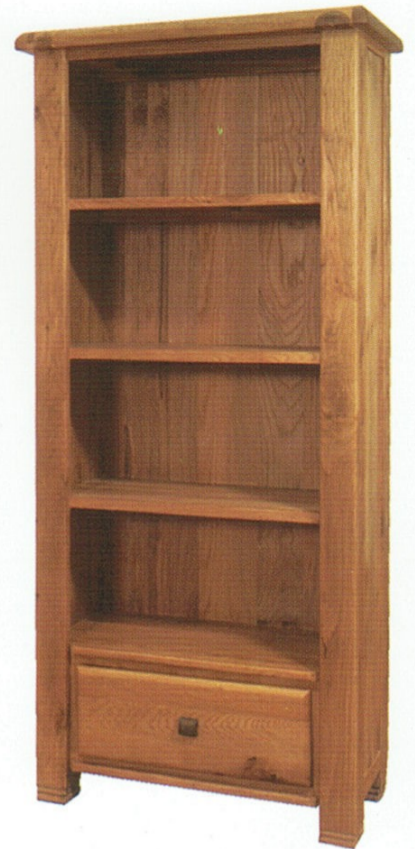

Danube Extending Table 1800mm
Weathered Oak and Veneers
1800W x 900D x 790H mm (Opens to 2300mm)

Danube Rectangular TV Unit
Weathered Oak and Veneers
920W x 400D x 645H mm

Danube Corner TV Unit
Weathered Oak and Veneers
1200W x 600D x 835H mm

Danube CD/DVD
Rack
Weathered Oak and
Veneers
560W x 240D x
1900H mm

Danube Bookcase
Weathered Oak and
Veneers
1000W x 450D x
1900H mm

Danube Plasma TV Unit
Weathered Oak and Veneers
1500W x 400D x 645H mm